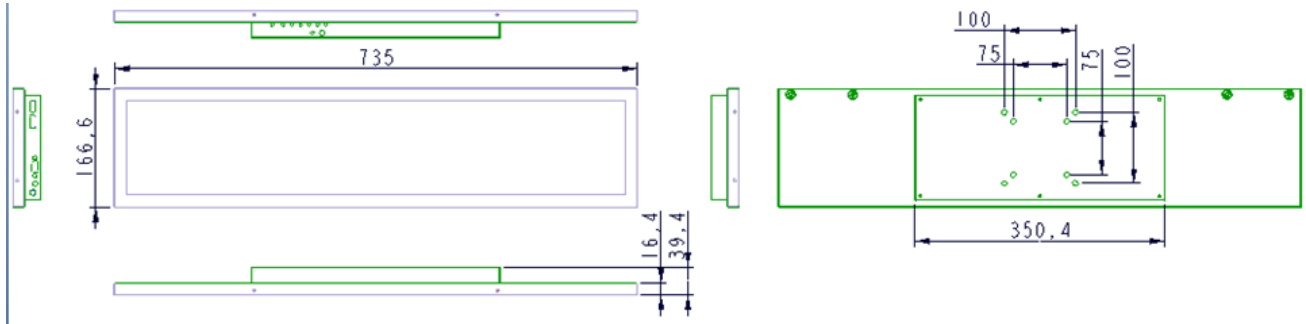

iM-28

Specification Sheet

28" Monitor

Excellent signage display for use in public transportation, product demo, way-finding, and a dozen of other application.

SPECIFICATIONS

DISPLAY

Display Size	28" bar type TFT LCD
Panel	N280HW01
Resolution	1920 * 358
Brightness	700nits (TYP.)
Surface	No
Display Mode	Normally Black
Contrast Ratio	3000 (TYP.)
Operating Life	50,000 (TYP.)
Input Source	VGA
	HDMI
	USB A for Service
Power	DC 12V/5A

Optical

Luminance	700 (type)
Luminance Variation	1.33
Response	6.5ms
Surface	AG, Hardness 3H
Viewing Angle	178
Color	Wx:0.254±0.05(TBD)
coordinates	Wy:0.276±0.05(TBD)

MECHANICAL

Dimension	736 (H) x168 (V)x40(D)
Net Weight	3kg(TBD)

ACCESSORIES

Evaluation Kit

DIMENSION

INTERFACE DEFINITION

Connector Type		
Connector No.	Symbol	Function Description
1	DC In	DC 12V Input
2	VGA In	Analog Interface
3	HDMI In	Digital Interface
4	USB	Upgrade Firmware